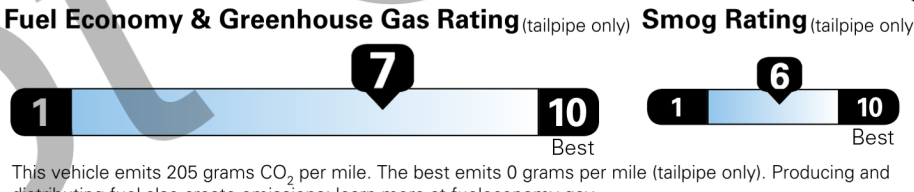

OPTIONAL EQUIPMENT

- FE 50 State Emissions
- CP Convenience Package: 400.00
  - Power Liftgate
- CY Weather Package: 375.00
  - Heated Steering Wheel
  - Windshield De-Icer
  - Rain Sensing Windshield Wipers

SOUTHEAST TOYOTA DISTRIBUTORS, LLC

MANUFACTURER'S SUGGESTED RETAIL PRICE[†] $ 35,475.00

DISTRIBUTOR'S OPTIONS

- XY900 TOYOGUARD Platinum 699.00
  - Includes:
  - 2 Oil and Filter Changes at any Toyota Dealer
  - Four Tire Rotations
  - Roadside and Rental Car Assistance
  - Exterior Paint Sealant and Interior Protector
- 43 LED Cargo Light 589.00
- K2 Illuminated Cargo Sill 425.00
- PF100 Clear Paint Protection - Door Package 249.00
  - Includes coverage where applicable on:
  - Door Edge Guards
  - Door Cups
  - Rear Bumper
- PR100 Multimedia Screen Protector 129.00
  - Custom multi-layered, tempered glass construction featuring scratch and impact protection, anti-glare, anti-smudge and fingerprint resistance while quick and easy to clean.
- CY200 Phone Cable Charge Package 79.00
  - Contents:
  - 1-Apple Lightning to USB-A Cable - 3'
  - 1-Apple Lightning to USB-C Cable - 3'
  - 1-USB-C to USB-A Cable - 3'
  - 1-USB-C to USB-C Cable - 3'

EPA DOT Fuel Economy and Environment

Gasoline Vehicle

Fuel Economy
43 MPG Small SUVs range from 14 to 125 MPG. The best vehicle rates 146 MPGe.
47 city 40 highway
2.3 gallons per 100 miles

You save $2,750
in fuel costs over 5 years
compared to the average new vehicle.

Annual fuel COST
$1,150

Actual results will vary for many reasons, including driving conditions and how you drive and maintain your vehicle. The average new vehicle gets 29 MPG and costs $8,500 to fuel over 5 years. Cost estimates are based on 15,000 miles per year at $3.30 per gallon. MPGe is miles per gasoline gallon equivalent. Vehicle emissions are a significant cause of climate change and smog.

fueleconomy.gov
Calculate personalized estimates and compare vehicles

MANUFACTURER'S SUGGESTED RETAIL PRICE[†] $35,475.00

[†]Manufacturer's suggested retail price excludes delivery processing and handling fees, license and title fees, applicable federal, state and local taxes, and dealer and distributor options and accessories.

36 month/36,000-mile limited warranty on all Southeast Toyota Distributors, LLC options, contact your local Toyota dealership for more information.

TOTAL DISTRIBUTOR'S OPTIONS $ 2,170.00
DELIVERY, PROCESSING AND HANDLING FEE 1,595.00
DESTINATION FUEL SURCHARGE 0.00
TOTAL SUGGESTED RETAIL PRICE $ 39,240.00

DELIVERED BY TRUCK TO: 09218

TOYOTA OF MELBOURNE
24 NORTH HARBOR CITY BLVD.
MELBOURNE, FL 32935

S013