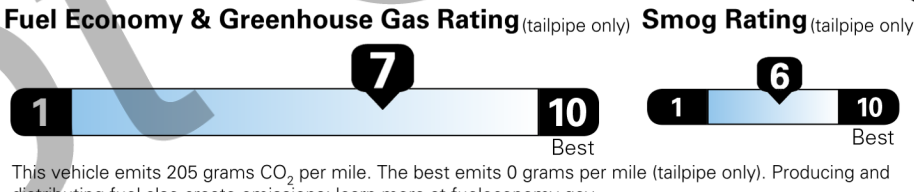

For Full Product Details, Please Visit Toyota.com/RAV4
Full Tank of Gas

BASE MANUFACTURER'S SUGGESTED RETAIL PRICE **$36,100.00**

OPTIONAL EQUIPMENT

- FE 50 State Emissions
- PC Premium Paint 475.00

SOUTHEAST TOYOTA DISTRIBUTORS, LLC

MANUFACTURER'S SUGGESTED RETAIL PRICE[†] **$ 36,575.00**

DISTRIBUTOR'S OPTIONS

XY900	TOYOGUARD Platinum Includes: 2 Oil and Filter Changes at any Toyota Dealer Four Tire Rotations Roadside and Rental Car Assistance Exterior Paint Sealant and Interior Protector	699.00
43 PF100	LED Cargo Light Clear Paint Protection - Door Package Includes coverage where applicable on: Door Edge Guards Door Cups Rear Bumper Mudguards	589.00 249.00
MF PR100	Multimedia Screen Protector Custom multi-layered, tempered glass construction featuring scratch and impact protection, anti-glare, anti-smudge and fingerprint resistance while quick and easy to clean.	169.00 129.00
CY200	Phone Cable Charge Package Contents: 1-Apple Lightning to USB-A Cable - 3' 1-Apple Lightning to USB-C Cable - 3' 1-USB-C to USB-A Cable - 3' 1-USB-C to USB-C Cable - 3'	79.00

EPA DOT Fuel Economy and Environment

Gasoline Vehicle

Fuel Economy
43 MPG
combined city/hwy
47 city
40 highway
2.3 gallons per 100 miles

Small SUVs range from 14 to 125 MPG. The best vehicle rates 146 MPGe.

You save $2,750
in fuel costs over 5 years compared to the average new vehicle.

Annual fuel COST
$1,150

Actual results will vary for many reasons, including driving conditions and how you drive and maintain your vehicle. The average new vehicle gets 29 MPG and costs $8,500 to fuel over 5 years. Cost estimates are based on 15,000 miles per year at $3.30 per gallon. MPGe is miles per gasoline gallon equivalent. Vehicle emissions are a significant cause of climate change and smog.

fuel economy.gov
Calculate personalized estimates and compare vehicles

MANUFACTURER'S SUGGESTED RETAIL PRICE[†] **$36,575.00**

[†]Manufacturer's suggested retail price excludes delivery processing and handling fees, license and title fees, applicable federal, state and local taxes, and dealer and distributor options and accessories.

36 month/36,000-mile limited warranty on all Southeast Toyota Distributors, LLC options, contact your local Toyota dealership for more information.

TOTAL DISTRIBUTOR'S OPTIONS	$ 1,914.00
DELIVERY, PROCESSING AND HANDLING FEE	1,420.00
DESTINATION FUEL SURCHARGE	0.00
TOTAL SUGGESTED RETAIL PRICE	$ 39,909.00

DELIVERED BY TRUCK TO: 09218

TOYOTA OF MELBOURNE
24 NORTH HARBOR CITY BLVD.
MELBOURNE, FL 32935

C012