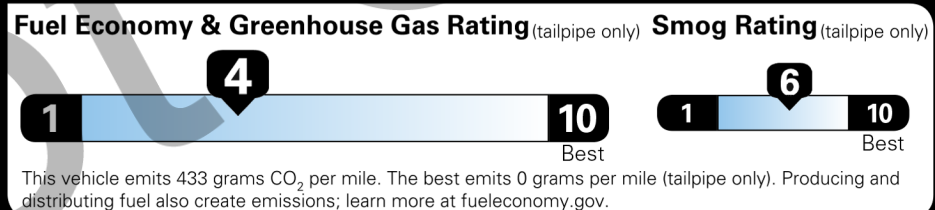

GOVERNMENT 5-STAR SAFETY RATINGS

Overall Vehicle Score ★★★★★
Based on the combined ratings of frontal, side and rollover.
Should ONLY be compared to other vehicles of similar size and weight.

Frontal Crash Driver Passenger ★★★★★
Based on the risk of injury in a frontal impact.
Should ONLY be compared to other vehicles of similar size and weight.

Side Crash Front seat Rear seat ★★★★★★
Based on the risk of injury in a side impact.

Rollover ★★★★★
Based on the risk of rollover in a single-vehicle crash.

Star ratings range from 1 to 5 stars (★★★★★) with 5 being the highest.

Source: National Highway Traffic Safety Administration (NHTSA)

www.safercar.gov or 1-888-327-4236

EPA DOT Fuel Economy and Environment

Gasoline Vehicle

Fuel Economy
21 MPG
19 city 23 highway
4.8 gallons per 100 miles
Small Pickups range from 20 to 38 MPG. The best vehicle rates 146 MPGe.

You spend $3,250
more in fuel costs over 5 years compared to the average new vehicle.

Annual fuel COST
$2,350

Actual results will vary for many reasons, including driving conditions and how you drive and maintain your vehicle. The average new vehicle gets 29 MPG and costs $8,500 to fuel over 5 years. Cost estimates are based on 15,000 miles per year at $3.30 per gallon. MPGe is miles per gasoline gallon equivalent. Vehicle emissions are a significant cause of climate change and smog.

fuel economy.gov
Calculate personalized estimates and compare vehicles

MANUFACTURER'S SUGGESTED RETAIL PRICE[†] **$44,315.00**

[†]Manufacturer's suggested retail price excludes delivery processing and handling fees, license and title fees, applicable federal, state and local taxes, and dealer and distributor options and accessories.

36 month/36,000-mile limited warranty on all Southeast Toyota Distributors, LLC options, contact your local Toyota dealership for more information.

TOTAL DISTRIBUTOR'S OPTIONS	$ 1,795.00
DELIVERY, PROCESSING AND HANDLING FEE	1,745.00
DESTINATION FUEL SURCHARGE	0.00
TOTAL SUGGESTED RETAIL PRICE	$ 47,855.00

DELIVERED BY TRUCK TO: 09218

TOYOTA OF MELBOURNE
24 NORTH HARBOR CITY BLVD.
MELBOURNE, FL 32935

H228