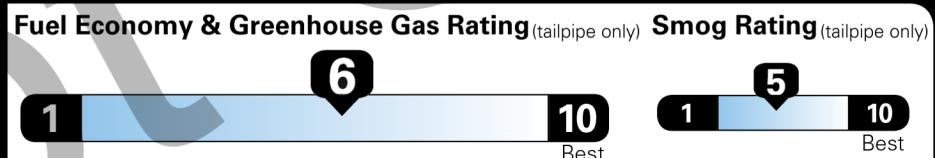

This vehicle emits 254 grams CO₂ per mile. The best emits 0 grams per mile (tailpipe only). Producing and distributing fuel also create emissions; learn more at fueleconomy.gov.

Actual results will vary for many reasons, including driving conditions and how you drive and maintain your vehicle. The average new vehicle gets 29 MPG and costs $8,500 to fuel over 5 years. Cost estimates are based on 15,000 miles per year at $3.30 per gallon. MPGe is miles per gasoline gallon equivalent. Vehicle emissions are a significant cause of climate change and smog.

fueleconomy.gov
Calculate personalized estimates and compare vehicles

MANUFACTURER'S SUGGESTED RETAIL PRICE[†] **$23,125.00**

[†]Manufacturer's suggested retail price excludes delivery processing and handling fees, license and title fees, applicable federal, state and local taxes, and dealer and distributor options and accessories.

36 month/36,000-mile limited warranty on all Southeast Toyota Distributors, LLC options, contact your local Toyota dealership for more information.

TOTAL DISTRIBUTOR'S OPTIONS	$ 1,406.00
DELIVERY, PROCESSING AND HANDLING FEE	1,295.00
DESTINATION FUEL SURCHARGE	0.00
TOTAL SUGGESTED RETAIL PRICE	$ 25,826.00

DELIVERED BY TRUCK TO: 09241

SOUTHERN 441 TOYOTA
9205 SOUTHERN BOULEVARD
ROYAL PALM BEACH, FL 33411

Q016