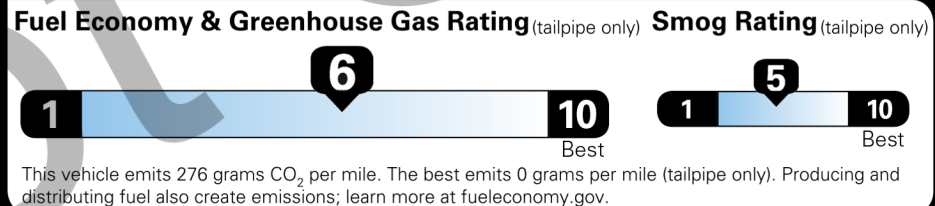

DISTRIBUTOR'S OPTIONS

XY900	TOYOGUARD Platinum Includes: 2 Oil and Filter Changes at any Toyota Dealer Four Tire Rotations Roadside and Rental Car Assistance Exterior Paint Sealant and Interior Protector	699.00
GD	Frameless HomeLink Mirror	199.00
MF	Mudguards	150.00
CY200	Phone Cable Charge Package Contents: 1-Apple Lightning to USB-A Cable - 3' 1-Apple Lightning to USB-C Cable - 3' 1-USB-C to USB-A Cable - 3' 1-USB-C to USB-C Cable - 3'	79.00

GOVERNMENT 5-STAR SAFETY RATINGS

Overall Vehicle Score Not Rated
Based on the combined ratings of frontal, side and rollover.
Should ONLY be compared to other vehicles of similar size and weight.

Frontal Crash Driver Passenger ★★★★★
Based on the risk of injury in a frontal impact.
Should ONLY be compared to other vehicles of similar size and weight.

Side Crash Front seat Rear seat ★★★★★★
Based on the risk of injury in a side impact.

Rollover Not Rated
Based on the risk of rollover in a single-vehicle crash.

Star ratings range from 1 to 5 stars (★★★★★) with 5 being the highest.
Source: National Highway Traffic Safety Administration (NHTSA)
www.safercar.gov or 1-888-327-4236

EPA DOT Fuel Economy and Environment

Gasoline Vehicle

Fuel Economy
32 MPG
combined city/hwy city highway
3.1 gallons per 100 miles

Small SUVs range from 14 to 125 MPG. The best vehicle rates 146 MPGe.

You save $750
in fuel costs over 5 years compared to the average new vehicle.

Annual fuel COST
$1,550

Actual results will vary for many reasons, including driving conditions and how you drive and maintain your vehicle. The average new vehicle gets 29 MPG and costs $8,500 to fuel over 5 years. Cost estimates are based on 15,000 miles per year at $3.30 per gallon. MPGe is miles per gasoline gallon equivalent. Vehicle emissions are a significant cause of climate change and smog.

fuel economy.gov
Calculate personalized estimates and compare vehicles

MANUFACTURER'S SUGGESTED RETAIL PRICE[†] **$27,565.00**

[†]Manufacturer's suggested retail price excludes delivery processing and handling fees, license and title fees, applicable federal, state and local taxes, and dealer and distributor options and accessories.

36 month/36,000-mile limited warranty on all Southeast Toyota Distributors, LLC options, contact your local Toyota dealership for more information.

TOTAL DISTRIBUTOR'S OPTIONS	$ 1,127.00
DELIVERY, PROCESSING AND HANDLING FEE	1,595.00
DESTINATION FUEL SURCHARGE	0.00
TOTAL SUGGESTED RETAIL PRICE	$ 30,287.00

DELIVERED BY TRUCK TO: 09218

TOYOTA OF MELBOURNE
24 NORTH HARBOR CITY BLVD.
MELBOURNE, FL 32935

E154