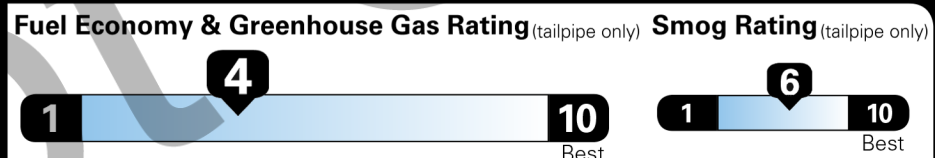

This vehicle emits 417 grams CO₂ per mile. The best emits 0 grams per mile (tailpipe only). Producing and distributing fuel also create emissions; learn more at fuel economy.gov.

Actual results will vary for many reasons, including driving conditions and how you drive and maintain your vehicle. The average new vehicle gets 29 MPG and costs $8,500 to fuel over 5 years. Cost estimates are based on 15,000 miles per year at $3.30 per gallon. MPGe is miles per gasoline gallon equivalent. Vehicle emissions are a significant cause of climate change and smog.

fuel economy.gov
Calculate personalized estimates and compare vehicles

MANUFACTURER'S SUGGESTED RETAIL PRICE[†] **$44,070.00**

[†]Manufacturer's suggested retail price excludes delivery processing and handling fees, license and title fees, applicable federal, state and local taxes, and dealer and distributor options and accessories.

36 month/36,000-mile limited warranty on all Southeast Toyota Distributors, LLC options, contact your local Toyota dealership for more information.

TOTAL DISTRIBUTOR'S OPTIONS	$ 1,156.00
DELIVERY, PROCESSING AND HANDLING FEE	1,595.00
DESTINATION FUEL SURCHARGE	0.00
TOTAL SUGGESTED RETAIL PRICE	$ 46,821.00

DELIVERED BY TRUCK TO: 09218

TOYOTA OF MELBOURNE
24 NORTH HARBOR CITY BLVD.
MELBOURNE, FL 32935

L234