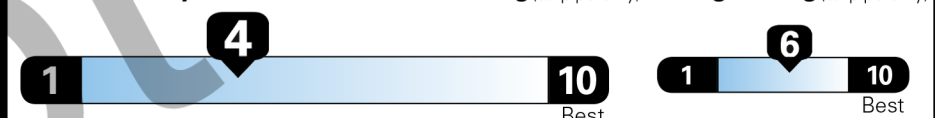

Fuel Economy & Greenhouse Gas Rating (tailpipe only) Smog Rating (tailpipe only)

This vehicle emits 417 grams CO₂ per mile. The best emits 0 grams per mile (tailpipe only). Producing and distributing fuel also create emissions; learn more at fueleconomy.gov.

Actual results will vary for many reasons, including driving conditions and how you drive and maintain your vehicle. The average new vehicle gets 29 MPG and costs $8,500 to fuel over 5 years. Cost estimates are based on 15,000 miles per year at $3.30 per gallon. MPGe is miles per gasoline gallon equivalent. Vehicle emissions are a significant cause of climate change and smog.

fueleconomy.gov

Calculate personalized estimates and compare vehicles

MANUFACTURER'S SUGGESTED RETAIL PRICE[†] **$56,920.00**

[†]Manufacturer's suggested retail price excludes delivery processing and handling fees, license and title fees, applicable federal, state and local taxes, and dealer and distributor options and accessories.

36 month/36,000-mile limited warranty on all Southeast Toyota Distributors, LLC options, contact your local Toyota dealership for more information.

TOTAL DISTRIBUTOR'S OPTIONS $2,755.00
DELIVERY, PROCESSING AND HANDLING FEE 1,500.00
DESTINATION FUEL SURCHARGE 0.00

TOTAL SUGGESTED RETAIL PRICE $ 61,175.00

DELIVERED BY TRUCK TO: 09218

TOYOTA OF MELBOURNE
24 NORTH HARBOR CITY BLVD.
MELBOURNE, FL 32935

D220