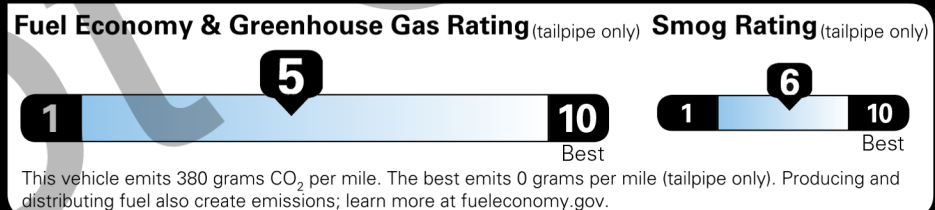

BASE MANUFACTURER'S SUGGESTED RETAIL PRICE $59,070.00

1. **OPTIONAL EQUIPMENT**
2. FE 50 STATE EMISSIONS
   - DC Prewired Auxiliary Switches 400.00
   - MR Power Tilt/Slide Moonroof 850.00

SOUTHEAST TOYOTA DISTRIBUTORS, LLC
MANUFACTURER'S SUGGESTED RETAIL PRICE[†] $ 60,320.00

1. **DISTRIBUTOR'S OPTIONS**
2. XT900 TOYOGUARD Platinum 699.00
     Includes:
     2 Oil and Filter Changes at any Toyota Dealer
     Four Tire Rotations
     Roadside and Rental Car Assistance
     Exterior Paint Sealant and Interior Protector
   - PF100 Clear Paint Protection - Door Package 249.00
     Includes coverage where applicable on:
     Door Edge Guards
     Door Cups
     Rear Bumper
   - PR100 Multimedia Screen Protector 129.00
   - CY200 Phone Cable Charge Package 79.00
     Contents:
     1-Apple Lightning to USB-A Cable - 3'
     1-Apple Lightning to USB-C Cable - 3'
     1-USB-C to USB-A Cable - 3'
     1-USB-C to USB-C Cable - 3'

EPA DOT Fuel Economy and Environment

Gasoline Vehicle

Fuel Economy

23 MPG
combined city/hwy

23 city 24 highway

4.3 gallons per 100 miles

Standard SUVs range from 12 to 115 MPG. The best vehicle rates 146 MPGe.

You spend $2,250 more in fuel costs over 5 years compared to the average new vehicle.

Annual fuel COST $2,150

Actual results will vary for many reasons, including driving conditions and how you drive and maintain your vehicle. The average new vehicle gets 29 MPG and costs $8,500 to fuel over 5 years. Cost estimates are based on 15,000 miles per year at $3.30 per gallon. MPGe is miles per gasoline gallon equivalent. Vehicle emissions are a significant cause of climate change and smog.

fueleconomy.gov
Calculate personalized estimates and compare vehicles

MANUFACTURER'S SUGGESTED RETAIL PRICE[†] $60,320.00

[†]Manufacturer's suggested retail price excludes delivery processing and handling fees, license and title fees, applicable federal, state and local taxes, and dealer and distributor options and accessories.

36 month/36,000-mile limited warranty on all Southeast Toyota Distributors, LLC options, contact your local Toyota dealership for more information.

TOTAL DISTRIBUTOR'S OPTIONS $1,156.00
DELIVERY, PROCESSING AND HANDLING FEE 1,595.00
DESTINATION FUEL SURCHARGE 0.00
TOTAL SUGGESTED RETAIL PRICE $ 63,071.00

DELIVERED BY TRUCK TO: 09218

TOYOTA OF MELBOURNE
24 NORTH HARBOR CITY BLVD.
MELBOURNE, FL 32935

F228