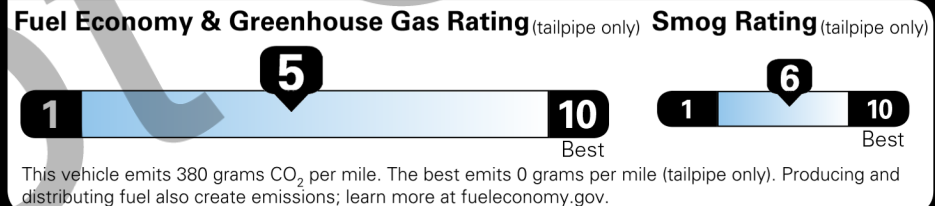

BASE MANUFACTURER'S SUGGESTED RETAIL PRICE $59,070.00

1. **OPTIONAL EQUIPMENT**
2. FE 50 STATE EMISSIONS
   - MR Power Tilt/Slide Moonroof 850.00

SOUTHEAST TOYOTA DISTRIBUTORS, LLC
MANUFACTURER'S SUGGESTED RETAIL PRICE[†] $ 59,920.00

DISTRIBUTOR'S OPTIONS

XT900	TOYOGUARD Platinum Includes: 2 Oil and Filter Changes at any Toyota Dealer Four Tire Rotations Roadside and Rental Car Assistance Exterior Paint Sealant and Interior Protector	699.00
LS100	SmartLED Ambient Lighting App Controlled Fiber Optics with Custom Color Changing Interior Lighting	499.00
PF100	Clear Paint Protection - Door Package Includes coverage where applicable on: Door Edge Guards Door Cups Rear Bumper	249.00
PR100 CY200	Multimedia Screen Protector Phone Cable Charge Package Contents: 1-Apple Lightning to USB-A Cable - 3' 1-Apple Lightning to USB-C Cable - 3' 1-USB-C to USB-A Cable - 3' 1-USB-C to USB-C Cable - 3'	129.00 79.00

EPA DOT Fuel Economy and Environment

Gasoline Vehicle

Fuel Economy

23 MPG
combined city/hwy
4.3 gallons per 100 miles

Standard SUVs range from 12 to 115 MPG.
The best vehicle rates 146 MPGe.

23 city
24 highway

You spend $2,250 more in fuel costs over 5 years
compared to the average new vehicle.

Annual fuel COST
$2,150

Actual results will vary for many reasons, including driving conditions and how you drive and maintain your vehicle. The average new vehicle gets 29 MPG and costs $8,500 to fuel over 5 years. Cost estimates are based on 15,000 miles per year at $3.30 per gallon. MPGe is miles per gasoline gallon equivalent. Vehicle emissions are a significant cause of climate change and smog.

fueleconomy.gov
Calculate personalized estimates and compare vehicles

MANUFACTURER'S SUGGESTED RETAIL PRICE[†] $59,920.00

[†]Manufacturer's suggested retail price excludes delivery processing and handling fees, license and title fees, applicable federal, state and local taxes, and dealer and distributor options and accessories.

36 month/36,000-mile limited warranty on all Southeast Toyota Distributors, LLC options, contact your local Toyota dealership for more information.

TOTAL DISTRIBUTOR'S OPTIONS $1,655.00
DELIVERY, PROCESSING AND HANDLING FEE 1,595.00
DESTINATION FUEL SURCHARGE 0.00
TOTAL SUGGESTED RETAIL PRICE $ 63,170.00

DELIVERED BY TRUCK TO: 09218

TOYOTA OF MELBOURNE
24 NORTH HARBOR CITY BLVD.
MELBOURNE, FL 32935

1235